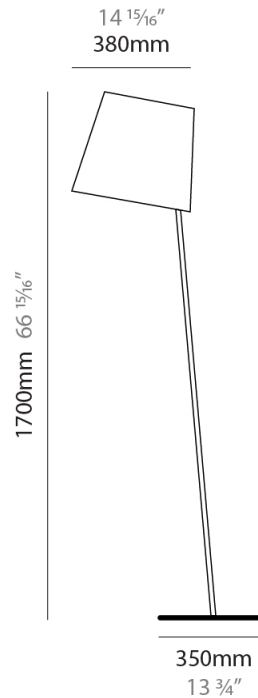

EXCENTRICA PORTABLE

D54049- _____ - _____

base number   Finish Options   Finish Options

1. To build a product code in our configurator select the specify button on the base model # product page
2. To build a manual product code on this datasheet choose from the options listed below in blue font and add the suffix to the base model #

GENERAL

Series: Excentrica
Partner: Fambuena
Division: Design
Installation: Portable
Product Type: Floor
Mounting Location: Floor
Light Distribution: Direct

PHYSICAL

Shape: Abstract
Diameter (mm): 380
Diameter (in): 14 ¹⁵/₁₆
Height (mm): 1700
Height (in): 66 ¹⁵/₁₆
Diffuser: Cotton Shade
Fixture Finish: [BRA / PWT](#)
Holder Finish: BLM / WHM
Fixture Material: Metal / Marble
Upon Request: Bolt Down

ELECTRICAL

Number of Lamps: 1
Lamp Type: LED Retrofit
Lamp Shape: A19
Bulb Included: Bulb Not Included
Max. Wattage Per Lamp (W): 12
Lamp Base: E26
Input Voltage (V): 120
Upon Request: 277Vac / GU24

LED

OPTICAL

RATINGS AND CERTIFICATIONS

Certified By: Certified for North American Standards
IP rating: IP20

PROJECT
TYPE
SPECIFIER
QUANTITY
DATE