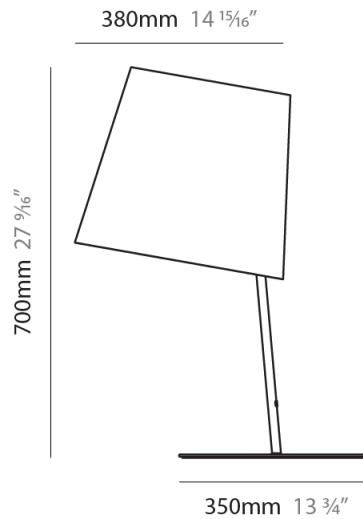

PROJECT	_____
TYPE	_____
SPECIFIER	_____
QUANTITY	_____
DATE	_____

EXCENTRICA PORTABLE

D54046- _____ - _____
base number   Finish   Finish
                         Options   Options

1. To build a product code in our configurator select the specify button on the base model # product page
2. To build a manual product code on this datasheet choose from the options listed below in blue font and add the suffix to the base model #

GENERAL

Series: Excentrica
Partner: Fambuena
Division: Design
Installation: Portable
Product Type: Table
Mounting Location: Table
Light Distribution: Direct

PHYSICAL

Shape: Cylinder
Diameter (mm): 380
Diameter (in): 14 ¹⁵/₁₆
Height (mm): 700
Height (in): 27 ⁹/₁₆
Diffuser: Cotton Shade
Fixture Finish: [BRA / PWT](#)
Holder Finish: [BLM / WHM](#)
Fixture Material: [Metal / Marble](#)
Upon Request: Bolt Down

ELECTRICAL

Number of Lamps: 1
Lamp Type: LED Retrofit
Lamp Shape: A19
Bulb Included: Bulb Not Included
Max. Wattage Per Lamp (W): 7
Lamp Base: E26
Input Voltage (V): 120
Upon Request: 277Vac / GU24

LED

OPTICAL

RATINGS AND CERTIFICATIONS

Certified By: Certified for North American Standards
IP rating: IP20