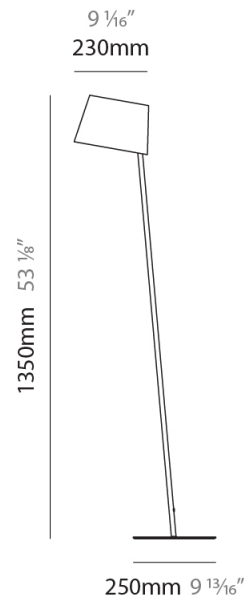

EXCENTRICA PORTABLE

D54051- -
base number   Finish   Finish
                         Options   Options

1. To build a product code in our configurator select the specify button on the base model # product page
2. To build a manual product code on this datasheet choose from the options listed below in blue font and add the suffix to the base model #

GENERAL

Series: Excentrica
Partner: Fambuena
Division: Design
Installation: Portable
Product Type: Floor
Mounting Location: Floor
Light Distribution: Direct

PHYSICAL

Shape: Cylinder
Diameter (mm): 230
Diameter (in): 9 1/16
Height (mm): 1350
Height (in): 53 1/8
Diffuser: Cotton Shade
Fixture Finish: [BRA / PWT](#)
Holder Finish: BLM / WHM
Fixture Material: Metal / Marble

ELECTRICAL

Number of Lamps: 1
Lamp Type: LED Retrofit
Lamp Shape: B10
Bulb Included: Bulb Not Included
Max. Wattage Per Lamp (W): 4
Lamp Base: E12
Input Voltage (V): 120

LED

OPTICAL

RATINGS AND CERTIFICATIONS

Certified By: Certified for North American Standards
IP rating: IP20

PROJECT
TYPE
SPECIFIER
QUANTITY
DATE