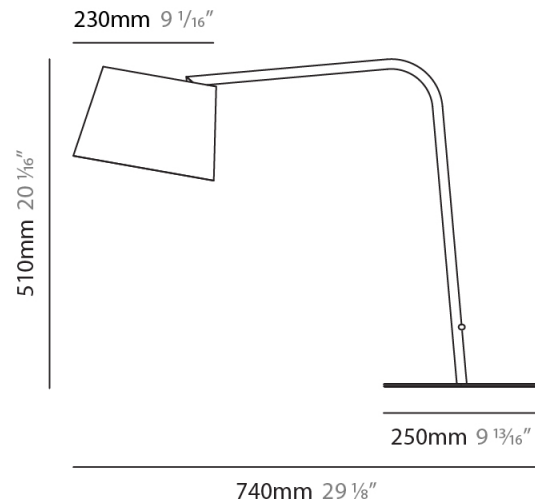

EXCENTRICA PORTABLE

D54048- -

base number   Finish Options   Finish Options

1. To build a product code in our configurator select the specify button on the base model # product page
2. To build a manual product code on this datasheet choose from the options listed below in blue font and add the suffix to the base model #

GENERAL

Series: Excentrica
Partner: Fambuena
Division: Design
Installation: Portable
Product Type: Table
Mounting Location: Table
Light Distribution: Direct

PHYSICAL

Shape: Cylinder
Diameter (mm): 230
Diameter (in): 9 1/16
Height (mm): 510
Height (in): 20 1/16
Extension (mm): 740
Extension (in): 29 1/8
Diffuser: Cotton Shade
Fixture Finish: [BRA / PWT](#)
Holder Finish: [BLM / WHM](#)
Fixture Material: Metal / Marble
Upon Request: Bolt Down

ELECTRICAL

Number of Lamps: 1
Lamp Type: LED Retrofit
Lamp Shape: B10
Bulb Included: Bulb Not Included
Max. Wattage Per Lamp (W): 4
Lamp Base: E12
Input Voltage (V): 120

LED

OPTICAL

RATINGS AND CERTIFICATIONS

Certified By: Certified for North American Standards
IP rating: IP20

PROJECT _____
TYPE _____
SPECIFIER _____
QUANTITY _____
DATE _____